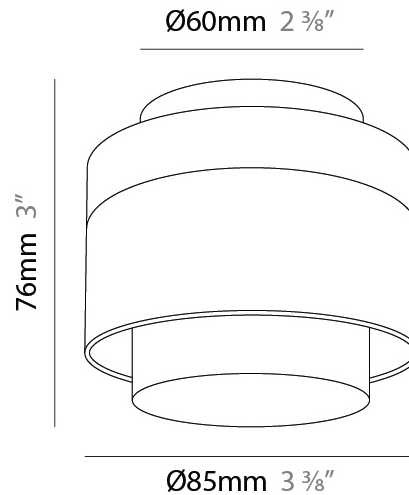

ZOOM SURFACE

A7200016-

base number   Color   Finish
Temperature   Options

1. To build a product code in our configurator select the specify button on the base model # product page
2. To build a manual product code on this datasheet choose from the options listed below in blue font and add the suffix to the base model #

GENERAL

Series: Zoom
Brand: Letroh
Division: Architectural
Mounting Type: Surface
Mounting Location: Ceiling
Subcategory: Downlight

PHYSICAL

Shape: Rectangle
Diameter (mm): 85
Diameter (in): 3 3/8
Height (mm): 76
Height (in): 3
Light Distribution: Adjustable / Downlight
Weight (kg): 0.38
Weight (lbs): 0.73
Fixture Finish: WHI / BLK
Fixture Material: Aluminum

ELECTRICAL

Lamp Type: LED (Zhaga Standard)
Input Wattage (W): 14.7
Total Output Wattage (W): 12.7
Dimming: Tri-Mode (Non-Dimming and Phase Dimming (120Vac only) and 0-10V Dimming)
Driver Included: No
Driver Location: Remote
Driver Type: Constant Current - Universal
Driver Class: Class 2
Housing: ENCP3
Input Voltage (V): 120 - 277
Constant Current (MA): 350

LED

Color Temperature (°K): 2700 / 3000
Max. Delivered Lumen (lm): 831 / 878
Nominal Lumen (lm): 1010 / 1068
CRI: >97 CRI
Lamp Life (hrs): 50000

OPTICAL

Optic°: 12 - 46
Adjustability: Tilting and rotating

RATINGS AND CERTIFICATIONS

Certified By: Certified for North American Standards
IP rating: IP20

PROJECT
TYPE
SPECIFIER
QUANTITY
DATE