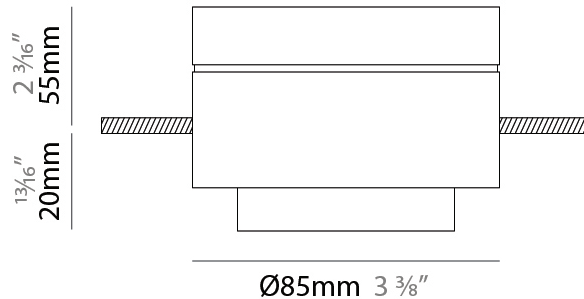

ZOOM RECESSED

A7200013- -

base number   Color   Finish
Temperature   Options

1. To build a product code in our configurator select the specify button on the base model # product page
2. To build a manual product code on this datasheet choose from the options listed below in blue font and add the suffix to the base model #

GENERAL

Series: Zoom
Brand: Letroh
Division: Architectural
Mounting Type: Recessed
Mounting Location: Ceiling
Subcategory: Downlight

PHYSICAL

Shape: Rectangle
Diameter (mm): 85
Diameter (in): 3 3/8
Height (mm): 75
Height (in): 2 15/16
Light Distribution: Downlight
Weight (kg): 0.38
Weight (lbs): 0.73
Fixture Finish: WHI / BLK
Fixture Material: Aluminum

ELECTRICAL

Lamp Type: LED (Zhaga Standard)
Input Wattage (W): 14.7
Total Output Wattage (W): 12.7
Dimming: Tri-Mode (Non-Dimming and Phase Dimming (120Vac only) and 0-10V Dimming)
Driver Included: No
Driver Location: Remote
Driver Type: Constant Current - Universal
Driver Class: Class 2
Housing: ENCP3
Input Voltage (V): 120 - 277
Constant Current (MA): 350

LED

Color Temperature (°K): 2700 / 3000
Max. Delivered Lumen (lm): 831 / 878
Nominal Lumen (lm): 1010 / 1068
CRI: >97 CRI
Lamp Life (hrs): 50000

OPTICAL

Optic°: 12 - 46
Adjustability: Tilting and rotating

RATINGS AND CERTIFICATIONS

Certified By: Certified for North American Standards
IP rating: IP20