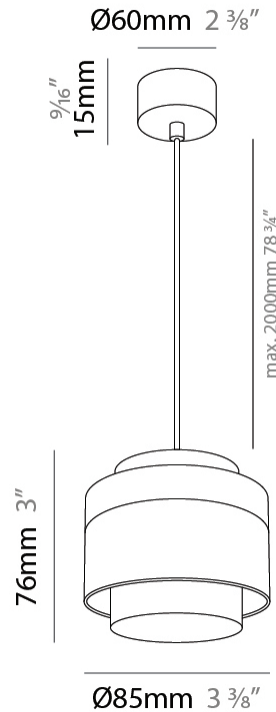

1. To build a product code in our configurator select the specify button on the base model # product page
2. To build a manual product code on this datasheet choose from the options listed below in blue font and add the suffix to the base model #

GENERAL

Series: Zoom
Brand: Letroh
Division: Architectural
Mounting Type: Suspension
Mounting Location: Ceiling
Subcategory: Pendant

PHYSICAL

Shape: Rectangle
Diameter (mm): 85
Diameter (in): 3 3/8
Height (mm): 76
Height (in): 3
Max. Overall Height (mm): 2076
Max. Overall Height (in): 81 3/4
Light Distribution: Adjustable / Downlight
Weight (kg): 0.47
Fixture Finish: WHI / BLK
Fixture Material: Aluminum
Cable Details: 2,000mm / 78 3/4" Transparent Cable

ELECTRICAL

Lamp Type: LED (Zhaga Standard)
Input Wattage (W): 14.7
Total Output Wattage (W): 12.7
Dimming: Tri-Mode (Non-Dimming and Phase Dimming (120Vac only) and 0-10V Dimming)
Driver Included: No
Driver Location: Remote
Driver Type: Constant Current - Universal
Driver Class: Class 2
Housing: ENCP3
Input Voltage (V): 120 - 277
Constant Current (MA): 350

LED

Color Temperature (°K): 2700 / 3000
Max. Delivered Lumen (lm): 831 / 878
Nominal Lumen (lm): 1010 / 1068
CRI: >97 CRI
Lamp Life (hrs): 50000

OPTICAL

Optic°: 12 - 46
Adjustability: Tilting and rotating

RATINGS AND CERTIFICATIONS

Certified By: Certified for North American Standards
IP rating: IP20

PROJECT
TYPE
SPECIFIER
QUANTITY
DATE