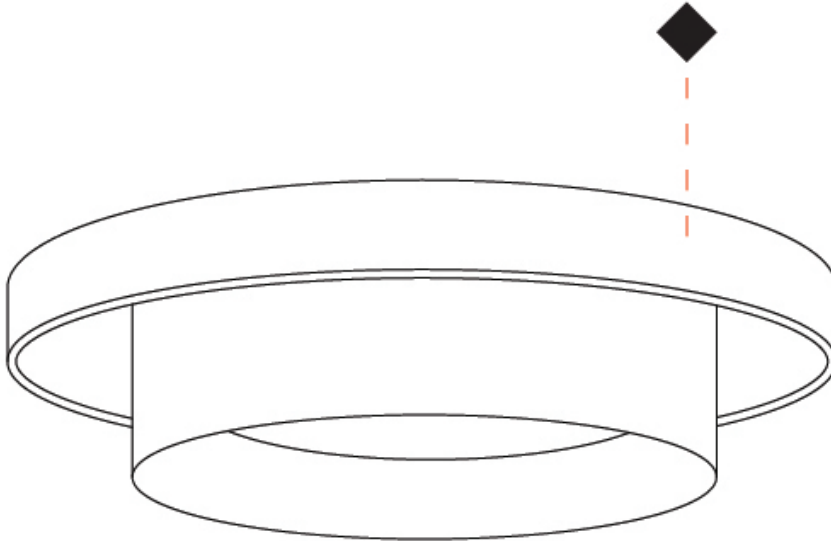

ZOOM RECESSED

A7200013-

PROJECT

TYPE

SPECIFIER

QUANTITY

DATE