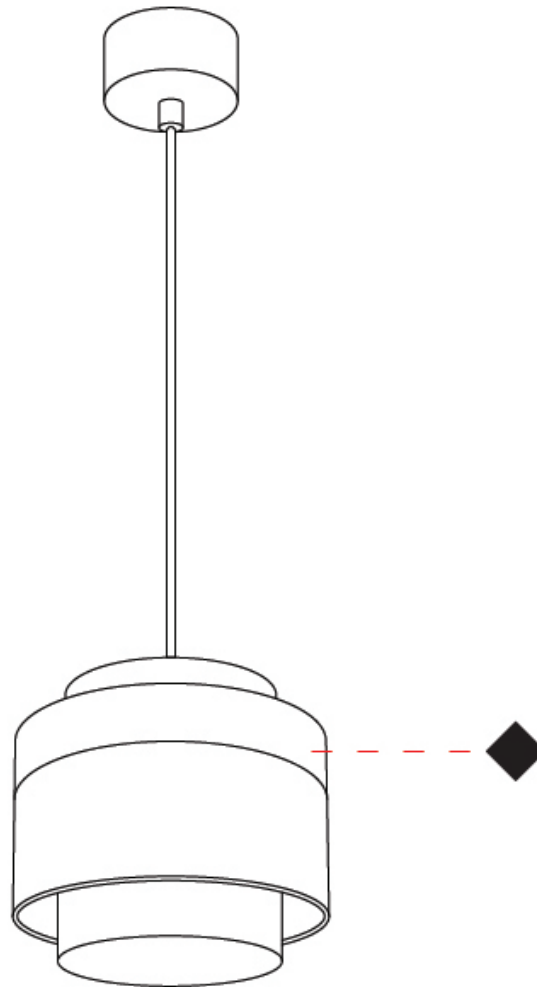

ZOOM SUSPENSION

A7100000-

PROJECT

TYPE

SPECIFIER

QUANTITY

DATE

A